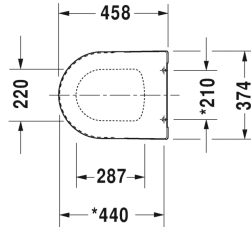

**ME by Starck Toilet seat and cover # 0020010000**

Toilet seat and cover	Dimension	Weight	Order number
hinges stainless steel, without slow close			
<b>Colors</b>			
00 White			
<b>Variant</b>			
		4.6 lb	0020010000
<b>Suitable products</b>			
Toilet wall-mounted Duravit Rimless® rimless, washdown model, Durafix included, cUPC listed, 14 3/8" x 22 1/2" Inch	14 3/8" x 22 1/2" Inch		252909
Toilet floorstanding back-to-wall, washdown model, hardware included, horizontal outlet, cUPC listed, 14 5/8" x 23 5/8" Inch	14 5/8" x 23 5/8" Inch		216909

*All drawings contain the necessary measurements which are subject to standard tolerances. They are stated in inch & mm and are non-binding. Exact measurements, in particular for customized installation scenarios, can only be taken from the finished ceramic piece.*