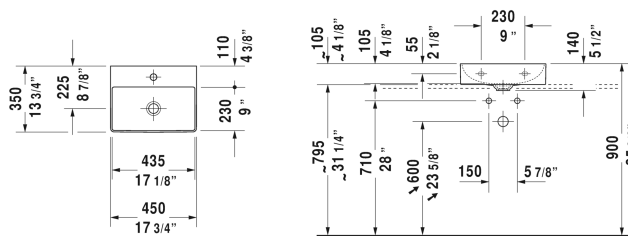

**DuraSquare Handrinse basin ground # 0732450071 / 0732450079**

| < 17 3/4" Inch > |

Handrinse basin ground	Dimension	Weight	Order number
without overflow, with faucet deck, ceramic covered slotted waste included, hardware included, wall-mounted, 17 3/4" Inch			
<b>Colors</b>			
00 White			
<b>Variant</b>			
●	17 3/4" x 13 3/4" Inch	21.8 lb	0732450071
☒	17 3/4" x 13 3/4" Inch	21.8 lb	0732450079
<b>Infobox</b>			
Made of DuraCeram			
Sanitary ceramics with the special WonderGliss surface finish will remain clean and attractive-looking for a long time to come. When ordering WonderGliss please add a "1" as eleventh digit to the model number.			
<b>Suitable products</b>			
Vanity unit wall-mounted 1 pull-out compartment, countertop including one cut-out, for 1 above-counter basin central, 31 1/2" x 21 5/8" Inch	31 1/2" x 21 5/8" Inch		KT6694
Vanity unit wall-mounted 1 pull-out compartment, countertop including one cut-out, for 1 above-counter basin central, 39 3/8" x 21 5/8" Inch	39 3/8" x 21 5/8" Inch		KT6695
Vanity unit wall-mounted 1 pull-out compartment, countertop including one cut-out, for 1 above-counter basin central, 47 1/4" x 21 5/8" Inch	47 1/4" x 21 5/8" Inch		KT6696
Vanity unit wall-mounted 2 pull-out compartments, 1 countertop with one cut-out or two cut-outs, for 1 or 2 above-counter basins, 55 1/8" x 21 5/8" Inch	55 1/8" x 21 5/8" Inch		KT6697 B/L/R
Vanity unit wall-mounted 2 drawers, upper drawer including cut-out for siphon and siphon cover, countertop including one cut-out, for 1 above-counter basin central, 31 1/2" x 21 5/8" Inch	31 1/2" x 21 5/8" Inch		KT6654

**DuraSquare Handrinse basin ground # 0732450071 /  
0732450079**

---

|< 17 3/4" Inch >|

---

*All drawings contain the necessary measurements which are subject to standard tolerances. They are stated in inch & mm and are non-binding. Exact measurements, in particular for customized installation scenarios, can only be taken from the finished ceramic piece.*