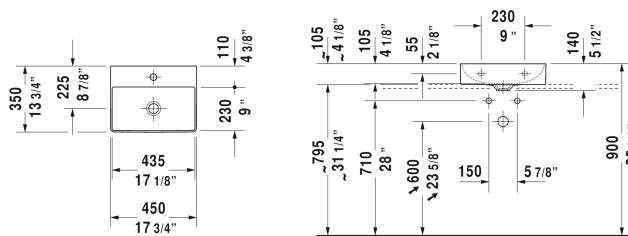

DuraSquare Handrinse basin ground # 0732450071 / 0732450079

| < 17 3/4" Inch > |

Handrinse basin ground	Dimension	Weight	Order number
without overflow, with faucet deck, ceramic covered slotted waste included, hardware included, wall-mounted, 17 3/4" Inch			
Colors			
00 White			
Variant			
●	17 3/4" x 13 3/4" Inch	21.8 lb	0732450071
⊗	17 3/4" x 13 3/4" Inch	21.8 lb	0732450079
Infobox			
Made of DuraCeram			
Sanitary ceramics with the special WonderGliss surface finish will remain clean and attractive-looking for a long time to come. When ordering WonderGliss please add a "1" as eleventh digit to the model number.			
Suitable products			
Vanity unit wall-mounted 1 pull-out compartment, countertop including one cut-out, for 1 above-counter basin central, 31 1/2" x 21 5/8" Inch	31 1/2" x 21 5/8" Inch		KT6694
Vanity unit wall-mounted 1 pull-out compartment, countertop including one cut-out, for 1 above-counter basin central, 39 3/8" x 21 5/8" Inch	39 3/8" x 21 5/8" Inch		KT6695
Vanity unit wall-mounted 1 pull-out compartment, countertop including one cut-out, for 1 above-counter basin central, 47 1/4" x 21 5/8" Inch	47 1/4" x 21 5/8" Inch		KT6696
Vanity unit wall-mounted 2 pull-out compartments, 1 countertop with one cut-out or two cut-outs, for 1 or 2 above-counter basins, 55 1/8" x 21 5/8" Inch	55 1/8" x 21 5/8" Inch		KT6697 B/L/R
Vanity unit wall-mounted 2 drawers, upper drawer including cut-out for siphon and siphon cover, countertop including one cut-out, for 1 above-counter basin central, 31 1/2" x 21 5/8" Inch	31 1/2" x 21 5/8" Inch		KT6654