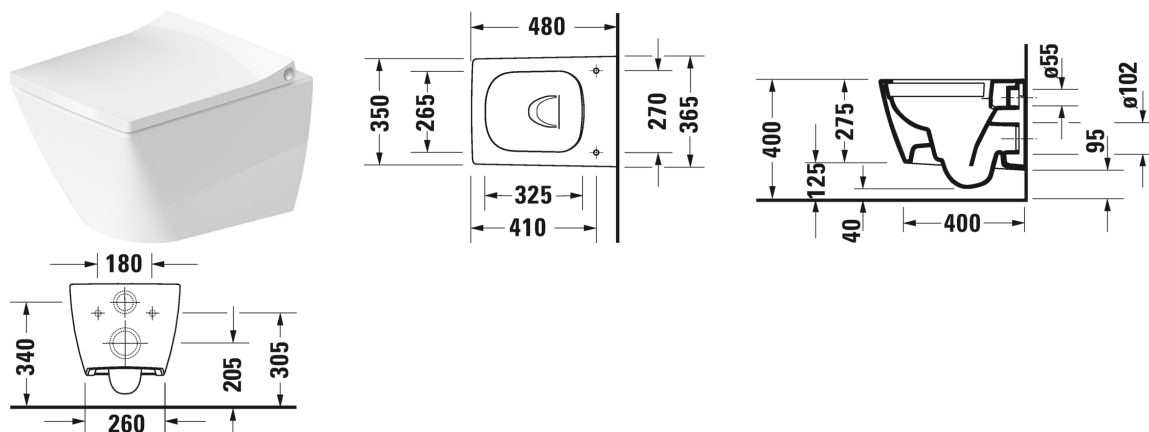

Viu Toilet wall mounted Compact Duravit Rimless® #
257309..00 / 257309..00

| < 370 mm > |

Toilet wall mounted Compact Duravit Rimless®	Dimension	Weight	Order number
rimless, washdown model, Durafix included, UWL class 1			
Colors			
00 White Alpin 20 HygieneGlaze (an antibacterial ceramic glaze that provides almost indefinite effectiveness)			
Variant			
4,5 l	370 x 480 mm	23.000 kilogram	257309..00
4,5 l	370 x 480 mm	23.000 kilogram	257309..00
Infobox			
Durafix for invisible fixation is included in delivery			
Sanitary ceramics with the special WonderGliss surface finish will remain clean and attractive-looking for a long time to come. When ordering WonderGliss please add a "1" as eleventh digit to the model number.			
Accessory			
Fixing for wall mounted bidet and wall mounted toilet	Ø 12 x 180 mm	0.200 kilogram	006500
Noise reduction gasket for wall mounted toilet		0.300 kilogram	005064
Suitable products			
Toilet seat and cover removable, hinges stainless steel, without soft closure,			002121
Toilet seat and cover removable, hinges stainless steel, with soft closure,			002129

Viu Toilet wall mounted Compact Duravit Rimless® #
257309..00 / 257309..00

|< 370 mm >|

All drawings contain the necessary measurements which are subject to standard tolerances. They are stated in mm and are non-binding. Exact measurements, in particular for customised installation scenarios, can only be taken from the finished piece.