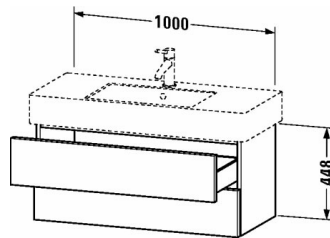

Delos Vanity unit wall-mounted # DL6321

| < 39 3/8" Inch > |

Vanity unit wall-mounted	Dimension	Weight	Order number
2 drawers, upper drawer including cut-out for siphon and siphon cover, for Vero # 032910			
Colors			
M03 Jade High Gloss Lacquer M07 Concrete Gray Matt Decor M09 Light Blue Matt Decor M10 Apricot Pearl High Gloss Lacquer M11 Cashmere Oak M12 Brushed Oak (Real wood veneer) M13 American Walnut (Real wood veneer) M14 Terra (Decor) M18 White Matt M20 Apricot Pearl Satin Matt Lacquer M21 Walnut Dark Decor M22 White High Gloss (Decor) M27 White Lilac High Gloss Lacquer M31 Pine Silver (Decor) M38 Dolomiti Gray High Gloss Lacquer M40 Black High Gloss Lacquer M43 Basalt Matt (Decor) M47 Stone Blue High Gloss Lacquer M49 Graphite Matt (Decor) M51 Pine Terra (Decor) M52 European Oak (Decor) M53 Chestnut Dark (Decor) M61 Olive Brown High Gloss Lacquer M69 Brushed Walnut (Real wood veneer) M71 Mediterranean Oak (Real wood veneer) M72 Brushed Dark Oak (Real wood veneer) M73 Ticino Cherry Tree (Decor) M75 Linen (Decor) M79 Natural Walnut (Decor) M85 White High Gloss Lacquer M86 Cappuccino High Gloss Lacquer M87 White Lilac Satin Matt Lacquer M89 Flannel Gray High Gloss Lacquer M90 Flannel Grey Satin Matt Lacquer M91 Taupe Matt (Decor)			
Variant			
	39 3/8" x 18 1/2" Inch		DL6321
Infobox			
# DL 6320, DN 6321 and DN 6322 available from stock: 12-Brushed Oak, 69-Brushed Walnut and 85-White High Gloss			
Suitable products			
Furniture washbasin with faucet deck, underside fully glazed, wall-mounted, hardware included, cUPC listed, 41 3/8" x 19 1/4" Inch	41 3/8" x 19 1/4" Inch		032910

All drawings contain the necessary measurements which are subject to standard tolerances. They are stated in inch & mm and are non-binding. Exact measurements, in particular for customized installation scenarios, can only be taken from the finished ceramic piece.